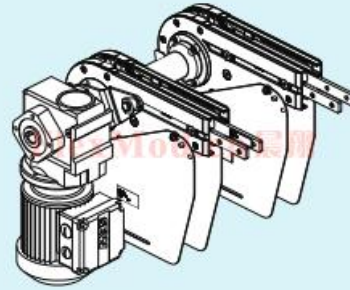

End drive units (驱动单元)

FlexMod®

CXT

CXTEB DD	End drive units,configured item Fixed speed 5-10-20m/min Pallet width 240,320, 400,480,640 mm
CXTEB O HMNPD210	End drive units,without motor Pallet width 240 mm
CXTEB O HMNPD290	End drive units,without motor Pallet width 320 mm
CXTEB O HMNPD370	End drive units,without motor Pallet width 400 mm
CXTEB O HMNPD450	End drive units,without motor Pallet width 480 mm
CXTEB O HMNPD610	End drive units,without motor Pallet width 640 mm