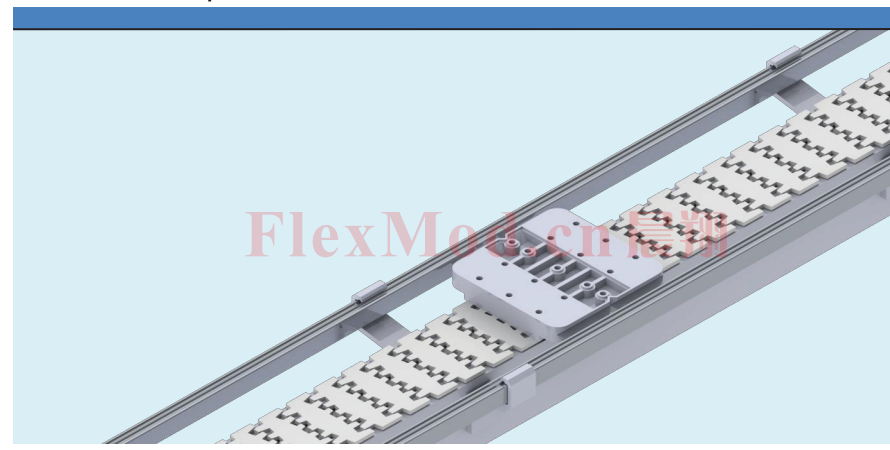

CXLPL 30X20 Initiator plate
Including screw
(导块包括螺丝)

CXLPD 20X10 Pneumatic stop cylinder
(阻挡器)

Straight guide rail (导轨)

CXLRS 3X10 CXL Length 3mt (长度3m)

CX3904896 Outer guide rail for 180° bend (180°外侧导轨)

CX3905238 Inner guide rail for 180° bend (180°内侧导轨)

CX3904897 Outer guide rail for 90° bend (90°外侧导轨)

CX3905239 Inner guide rail for 90° bend (90°内侧导轨)

Pallet-CXM (CXM托盘)

FlexMod®

Pallet-CXM (CXM托盘)

FlexMod®

- CXMPP 150X150 150 mm X 150 mm
- CXMPP 150X200 150 mm X 200 mm
- CXMPP 150X250 150 mm X 250 mm

CXBPP 160X175 B

CXMPD 20X10 E Pneumatic stop cylinder
(阻挡器)

CXBPD 20X10 Pneumatic stop cylinder
(阻挡器)

PAL

CXMPX 175

Pallet locating station
(托盘定位工作站)

Guide rail for pallets in bends-CXM (CXM托盘内侧导轨) FlexMod®

Straight guide rail (导轨)
CXLRS 3X15 Length 3mt

CX3904898 Outer guide rail for 180° bend (180°外侧导轨)

CX3904899 Outer guide rail for 90° bend (90°外侧导轨)