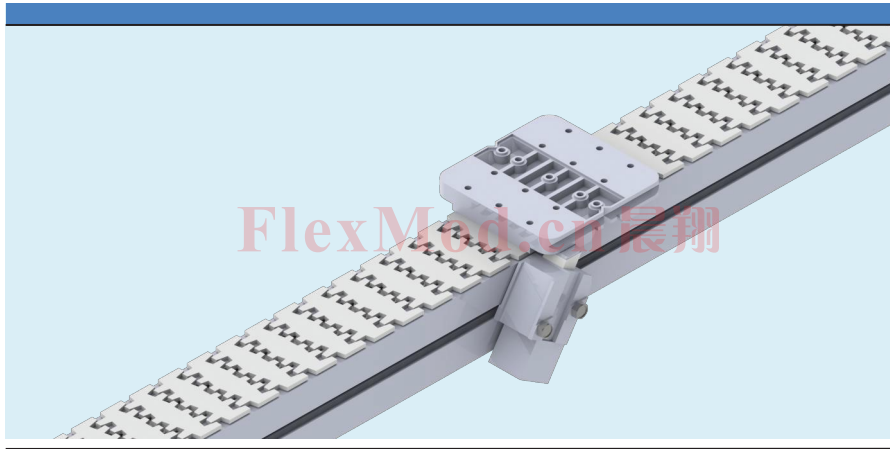

CXLPP 100X100 100 mm X 100 mm

Accessories(附件)

CXLPS 67 Slide block for pallet
One slide block
(托盘滑块)

CX3904055 Shaft and roller kit (轴和滚轮)
One shaft, four rollers
(一个轴和四个滚轮)

CX3904052 Shock absorber (减震器)
One shock absorber

CXLPL 30X20 Initiator plate
Including screw
(导块包括螺丝)

CXLPD 20X10 Pneumatic stop cylinder
(阻挡器)

Straight guide rail (导轨)

CXLRS 3X10 CXL Length 3mt (长度3m)

CX3904896 Outer guide rail for 180° bend (180°外侧导轨)

CX3905238 Inner guide rail for 180° bend (180°内侧导轨)

CX3904897 Outer guide rail for 90° bend (90°外侧导轨)

CX3905239 Inner guide rail for 90° bend (90°内侧导轨)

Pallet-CXM (CXM托盘)

FlexMod®

Pallet-CXM (CXM托盘)

FlexMod®

Pallet locating station
(托盘定位工作站)

Guide rail for pallets in bends-CXM (CXM托盘内侧导轨) FlexMod®

Straight guide rail (导轨)
CXLRS 3X15 Length 3mt

CX3904898 Outer guide rail for 180° bend (180°外侧导轨)

CX3904899 Outer guide rail for 90° bend (90°外侧导轨)