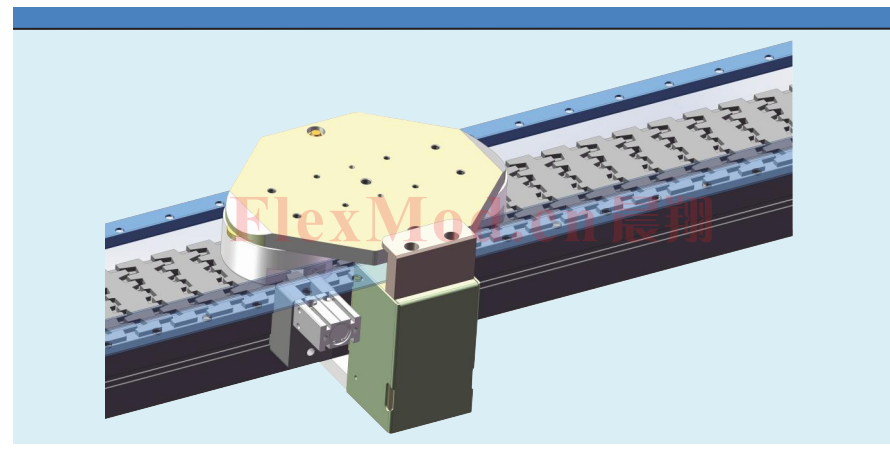

Pallet-CXH (CXH托盘)