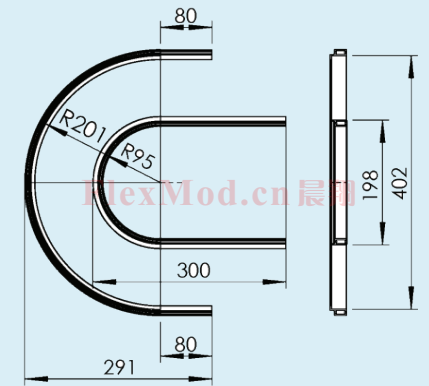

CXLPL 30X20 Initiator plate
Including screw
(导块包括螺丝)

CXLPD 20X10 Pneumatic stop cylinder
(阻挡器)

Straight guide rail (导轨)

CXLRS 3X10 CXL Length 3mt (长度3m)

CX3904896 Outer guide rail for 180° bend (180°外侧导轨)

CX3905238 Inner guide rail for 180° bend (180°内侧导轨)

CX3904897 Outer guide rail for 90° bend (90°外侧导轨)

CX3905239 Inner guide rail for 90° bend (90°内侧导轨)

Pallet-CXM (CXM托盘)

FlexMod®

Pallet-CXM (CXM托盘)

FlexMod®

- CXMPP 150X150 150 mm X 150 mm
- CXMPP 150X200 150 mm X 200 mm
- CXMPP 150X250 150 mm X 250 mm

CXBPP 160X175 B

CXMPD 20X10 E Pneumatic stop cylinder
(阻挡器)

CXBPD 20X10 Pneumatic stop cylinder
(阻挡器)

PAL

CXMPX 175

CXKPP 300X300

Size (PW × PL)	Max load on pallet (kg)
240 × 240 mm	17
240 × 320 mm	22
320 × 240 mm	16
320 × 320 mm	22
320 × 400 mm	24
400 × 320 mm	20
400 × 400 mm	23
400 × 480 mm	22
400 × 640 mm	19
480 × 400 mm	22
480 × 480 mm	20
480 × 640 mm	17
640 × 400 mm	19
640 × 480 mm	17
640 × 640 mm	13