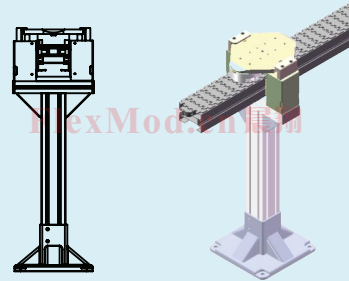

Pallet locating station
(托盘定位工作站)

Guide rail for pallets in bends-CXM (CXM托盘内侧导轨) FlexMod®

Straight guide rail (导轨)
CXLRS 3X15 Length 3mt

CX3904898 Outer guide rail for 180° bend (180°外侧导轨)

CX3904899 Outer guide rail for 90° bend (90°外侧导轨)

CXLRS 3X10 C Aluminium, length 3mt
*晨翔独有
(可内装M6螺母)

Pallet-CXH (CXH托盘)

CXHPP200X225 (托盘装配)

CXBPD 20X10 Pneumatic stop cylinder (阻挡器)

CXHPX 175 Pallet locating station (托盘定位工作站)

Pallet-CXK (CXK托盘)

FlexMod®

Guide rail for pallets in bends, including connecting strips
(托盘导轨包括连接条)

CX3927174 Outer guide rail, 30°
(30°外侧导轨)

CX3927170 Inner guide rail, 30°
(30°内侧导轨)

Guide rail for pallets in bends, including connecting strips
(托盘导轨包括连接条)

CX3927173 Outer guide rail, 45°
(45°外侧导轨)

CX3927169 Inner guide rail, 45°
(45°内侧导轨)

Guide rail for pallets in bends, including connecting strips
(托盘导轨包括连接条)

CX3927172 Outer guide rail, 90°
(90°外侧导轨)

CX3927168 Inner guide rail, 90°
(90°内侧导轨)

Guide rail for pallets in bends, including connecting strips
(托盘导轨包括连接条)