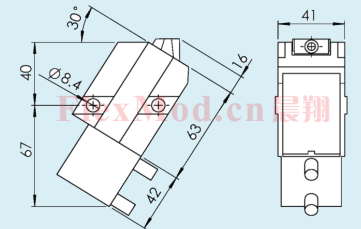

CXLPL 30X20 Initiator plate
Including screw
(导块包括螺丝)

CXLPD 20X10 Pneumatic stop cylinder
(阻挡器)

Straight guide rail (导轨)

CXLRS 3X10 CXL Length 3mt (长度3m)

CX3904896 Outer guide rail for 180° bend (180°外侧导轨)

CX3905238 Inner guide rail for 180° bend (180°内侧导轨)

CX3904897 Outer guide rail for 90° bend (90°外侧导轨)

CX3905239 Inner guide rail for 90° bend (90°内侧导轨)

Pallet-CXM (CXM托盘)

FlexMod®

Pallet-CXM (CXM托盘)

FlexMod®

- CXMPP 150X150 150 mm X 150 mm
- CXMPP 150X200 150 mm X 200 mm
- CXMPP 150X250 150 mm X 250 mm

CXBPP 160X175 B

CXMPD 20X10 E Pneumatic stop cylinder
(阻挡器)

CXBPD 20X10 Pneumatic stop cylinder
(阻挡器)

PAL

CXMPX 175

CXKPP 300X300

Size (PW × PL)	Max load on pallet (kg)
240 × 240 mm	17
240 × 320 mm	22
320 × 240 mm	16
320 × 320 mm	22
320 × 400 mm	24
400 × 320 mm	20
400 × 400 mm	23
400 × 480 mm	22
400 × 640 mm	19
480 × 400 mm	22
480 × 480 mm	20
480 × 640 mm	17
640 × 400 mm	19
640 × 480 mm	17
640 × 640 mm	13