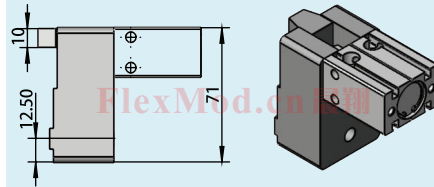

CXLRS 3X10 C Aluminium, length 3mt
*晨翔独有
(可内装M6螺母)

Pallet-CXH (CXH托盘)

CXHPP200X225 (托盘装配)

CXBPD 20X10 Pneumatic stop cylinder (阻挡器)

CXHPX 175 Pallet locating station (托盘定位工作站)

Pallet-CXK (CXK托盘)

FlexMod®

Guide rail for pallets in bends, including connecting strips
(托盘导轨包括连接条)

CX3927174 Outer guide rail, 30°
(30°外侧导轨)

CX3927170 Inner guide rail, 30°
(30°内侧导轨)

Guide rail for pallets in bends, including connecting strips
(托盘导轨包括连接条)

CX3927173 Outer guide rail, 45°
(45°外侧导轨)

CX3927169 Inner guide rail, 45°
(45°内侧导轨)