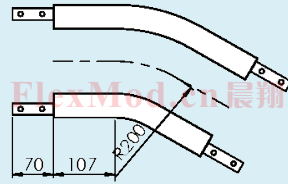

CXLRS 3X10 C Aluminium, length 3mt
*晨翔独有
(可内装M6螺母)

Pallet-CXH (CXH托盘)

CXHPP200X225 (托盘装配)

CXBPD 20X10 Pneumatic stop cylinder (阻挡器)

CXHPX 175 Pallet locating station (托盘定位工作站)

Pallet-CXK (CXK托盘)

FlexMod®

Guide rail for pallets in bends, including connecting strips
(托盘导轨包括连接条)

CX3927174 Outer guide rail, 30°
(30°外侧导轨)

CX3927170 Inner guide rail, 30°
(30°内侧导轨)

Guide rail for pallets in bends, including connecting strips
(托盘导轨包括连接条)

CX3927173 Outer guide rail, 45°
(45°外侧导轨)

CX3927169 Inner guide rail, 45°
(45°内侧导轨)

Guide rail for pallets in bends, including connecting strips
(托盘导轨包括连接条)

CX3927172 Outer guide rail, 90°
(90°外侧导轨)

CX3927168 Inner guide rail, 90°
(90°内侧导轨)

Guide rail for pallets in bends, including connecting strips
(托盘导轨包括连接条)