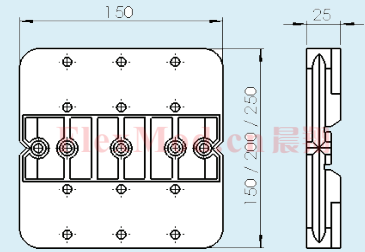

CXLPL 30X20 Initiator plate
Including screw
(导块包括螺丝)

CXLPD 20X10 Pneumatic stop cylinder
(阻挡器)

Straight guide rail (导轨)

CXLRS 3X10 CXL Length 3mt (长度3m)

CX3904896 Outer guide rail for 180° bend (180°外侧导轨)

CX3905238 Inner guide rail for 180° bend (180°内侧导轨)

CX3904897 Outer guide rail for 90° bend (90°外侧导轨)

CX3905239 Inner guide rail for 90° bend (90°内侧导轨)

Pallet-CXM (CXM托盘)

FlexMod®

Pallet-CXM (CXM托盘)

FlexMod®

- CXMPP 150X150 150 mm X 150 mm
- CXMPP 150X200 150 mm X 200 mm
- CXMPP 150X250 150 mm X 250 mm

CXBPP 160X175 B

CXMPD 20X10 E Pneumatic stop cylinder
(阻挡器)

CXBPD 20X10 Pneumatic stop cylinder
(阻挡器)

PAL

CXMPX 175