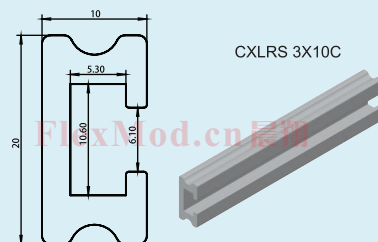

- CXMPP 150X150 150 mm X 150 mm
- CXMPP 150X200 150 mm X 200 mm
- CXMPP 150X250 150 mm X 250 mm

CXBPP 160X175 B

CXMPD 20X10 E Pneumatic stop cylinder
(阻挡器)

CXBPD 20X10 Pneumatic stop cylinder
(阻挡器)

PAL

CXMPX 175

Pallet locating station
(托盘定位工作站)

Guide rail for pallets in bends-CXM (CXM托盘内侧导轨) FlexMod®

Straight guide rail (导轨)
CXLRS 3X15 Length 3mt

CX3904898 Outer guide rail for 180° bend (180°外侧导轨)

CX3904899 Outer guide rail for 90° bend (90°外侧导轨)

CXLRS 3X10 C Aluminium, length 3mt
*晨翔独有
(可内装M6螺母)

Pallet-CXH (CXH托盘)

CXHPP200X225 (托盘装配)

CXBPD 20X10 Pneumatic stop cylinder (阻挡器)

CXHPX 175 Pallet locating station (托盘定位工作站)

Pallet-CXK (CXK托盘)

FlexMod®

Guide rail for pallets in bends, including connecting strips
(托盘导轨包括连接条)

CX3927174 Outer guide rail, 30°
(30°外侧导轨)

CX3927170 Inner guide rail, 30°
(30°内侧导轨)

Guide rail for pallets in bends, including connecting strips
(托盘导轨包括连接条)

CX3927173 Outer guide rail, 45°
(45°外侧导轨)

CX3927169 Inner guide rail, 45°
(45°内侧导轨)