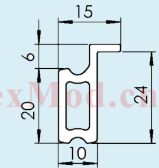

CXLPL 30X20 Initiator plate
Including screw
(导块包括螺丝)

CXLPD 20X10 Pneumatic stop cylinder
(阻挡器)

Straight guide rail (导轨)

CXLRS 3X10 CXL Length 3mt (长度3m)

CX3904896 Outer guide rail for 180° bend (180°外侧导轨)

CX3905238 Inner guide rail for 180° bend (180°内侧导轨)

CX3904897 Outer guide rail for 90° bend (90°外侧导轨)

CX3905239 Inner guide rail for 90° bend (90°内侧导轨)

Pallet-CXM (CXM托盘)

FlexMod®

Pallet-CXM (CXM托盘)

FlexMod®

- CXMPP 150X150 150 mm X 150 mm
- CXMPP 150X200 150 mm X 200 mm
- CXMPP 150X250 150 mm X 250 mm

CXBPP 160X175 B

CXMPD 20X10 E Pneumatic stop cylinder
(阻挡器)

CXBPD 20X10 Pneumatic stop cylinder
(阻挡器)

PAL

CXMPX 175

CXKPP 300X300

Size (PW × PL)	Max load on pallet (kg)
240 × 240 mm	17
240 × 320 mm	22
320 × 240 mm	16
320 × 320 mm	22
320 × 400 mm	24
400 × 320 mm	20
400 × 400 mm	23
400 × 480 mm	22
400 × 640 mm	19
480 × 400 mm	22
480 × 480 mm	20
480 × 640 mm	17
640 × 400 mm	19
640 × 480 mm	17
640 × 640 mm	13