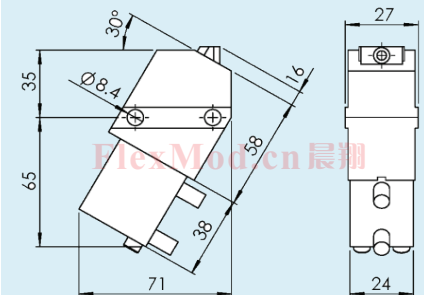

CXLPP 100X100 100 mm X 100 mm

Accessories(附件)

CXLPS 67 Slide block for pallet
One slide block
(托盘滑块)

CX3904055 Shaft and roller kit (轴和滚轮)
One shaft, four rollers
(一个轴和四个滚轮)

CX3904052 Shock absorber (减震器)
One shock absorber

CXLPL 30X20 Initiator plate
Including screw
(导块包括螺丝)

CXLPD 20X10 Pneumatic stop cylinder
(阻挡器)

Straight guide rail (导轨)

CXLRS 3X10 CXL Length 3mt (长度3m)

CX3904896 Outer guide rail for 180° bend (180°外侧导轨)

CXKPP 300X300

Size (PW × PL)	Max load on pallet (kg)
240 × 240 mm	17
240 × 320 mm	22
320 × 240 mm	16
320 × 320 mm	22
320 × 400 mm	24
400 × 320 mm	20
400 × 400 mm	23
400 × 480 mm	22
400 × 640 mm	19
480 × 400 mm	22
480 × 480 mm	20
480 × 640 mm	17
640 × 400 mm	19
640 × 480 mm	17
640 × 640 mm	13