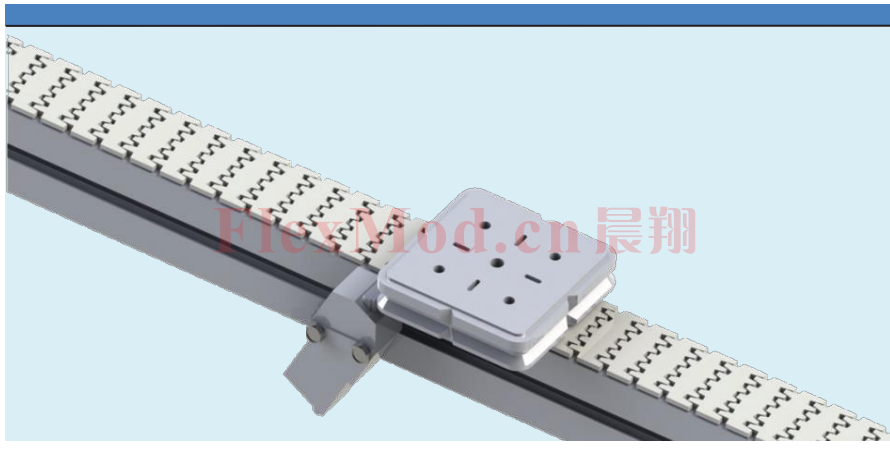

Contents (目录)	
Pallet-CXL (CXL托盘)	2
Guide rail for pallets in bends-CXL (CXL托盘内侧导轨)	4
Pallet-CXM (CXM托盘)	6
Guide rail for pallets in bends-CXM (CXM托盘内侧导轨)	9
Pallet-CXH (CXH托盘)	11
Pallet-CXK (CXK托盘)	13
Pallet-CXT (CXT托盘)	17

CXLPP 100X100 100 mm X 100 mm

Accessories(附件)

CXLPS 67 Slide block for pallet
One slide block
(托盘滑块)

CX3904055 Shaft and roller kit (轴和滚轮)
One shaft, four rollers
(一个轴和四个滚轮)

CX3904052 Shock absorber (减震器)
One shock absorber

CXLPL 30X20 Initiator plate
Including screw
(导块包括螺丝)

CXLPD 20X10 Pneumatic stop cylinder
(阻挡器)

Straight guide rail (导轨)

CXLRS 3X10 CXL Length 3mt (长度3m)

CX3904896 Outer guide rail for 180° bend (180°外侧导轨)

CX3905238 Inner guide rail for 180° bend (180°内侧导轨)

CX3904897 Outer guide rail for 90° bend (90°外侧导轨)

CX3905239 Inner guide rail for 90° bend (90°内侧导轨)

Pallet-CXM (CXM托盘)

FlexMod®

Pallet-CXM (CXM托盘)

FlexMod®