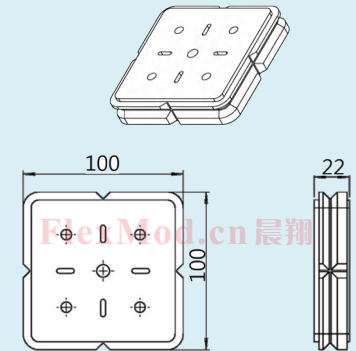

Contents (目录)	
Pallet-CXL (CXL托盘)	2
Guide rail for pallets in bends-CXL (CXL托盘内侧导轨)	4
Pallet-CXM (CXM托盘)	6
Guide rail for pallets in bends-CXM (CXM托盘内侧导轨)	9
Pallet-CXH (CXH托盘)	11
Pallet-CXK (CXK托盘)	13
Pallet-CXT (CXT托盘)	17

CXLPP 100X100 100 mm X 100 mm

Accessories(附件)

CXLPS 67 Slide block for pallet
One slide block
(托盘滑块)

CX3904055 Shaft and roller kit (轴和滚轮)
One shaft, four rollers
(一个轴和四个滚轮)

CX3904052 Shock absorber (减震器)
One shock absorber

CXLPL 30X20 Initiator plate
Including screw
(导块包括螺丝)

CXLPD 20X10 Pneumatic stop cylinder
(阻挡器)

Straight guide rail (导轨)

CXLRS 3X10 CXL Length 3mt (长度3m)

CX3904896 Outer guide rail for 180° bend (180°外侧导轨)

CXKPP 300X300

Size (PW × PL)	Max load on pallet (kg)
240 × 240 mm	17
240 × 320 mm	22
320 × 240 mm	16
320 × 320 mm	22
320 × 400 mm	24
400 × 320 mm	20
400 × 400 mm	23
400 × 480 mm	22
400 × 640 mm	19
480 × 400 mm	22
480 × 480 mm	20
480 × 640 mm	17
640 × 400 mm	19
640 × 480 mm	17
640 × 640 mm	13