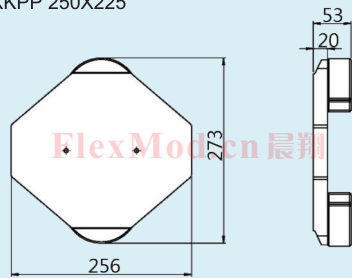

CX3927171 Outer guide rail, 180°
(180°外侧导轨)

CX3927167 Inner guide rail, 180°
(180°内侧导轨)

Straight guide rail (托盘导轨)

CXKRS 3X42 Guide rail Length 3mt
(导轨长度3m)

PAL-14

Pallet-CXK (CXK托盘)

FlexMod®

CXKPG 105 A Guide disc
Including screws, slide plate, shock absorber
(托盘底盘包括螺丝滑块)

PAL

Guide disc
Including screws, slide
plate, shock absorber
(托盘包括螺丝滑块)

CXKPP 250X225 Pallet 250 mm X 225
mm, fully assembled
unit
(250mm X 225mm 托盘组件单元)

CXKPP 250X225

CXKPP 300X300 Pallet 300 mm X 300
mm, fully assembled
unit
(300mm X 300mm 托盘组件单元)

CXKPP 300X300

Size (PW × PL)	Max load on pallet (kg)
240 × 240 mm	17
240 × 320 mm	22
320 × 240 mm	16
320 × 320 mm	22
320 × 400 mm	24
400 × 320 mm	20
400 × 400 mm	23
400 × 480 mm	22
400 × 640 mm	19
480 × 400 mm	22
480 × 480 mm	20
480 × 640 mm	17
640 × 400 mm	19
640 × 480 mm	17
640 × 640 mm	13

托盘边条

- CX5056945 Frame section kit 240 mm
- CX5056950 Frame section kit 320 mm
- CX5056938 Frame section kit 400 mm
- CX5056940 Frame section kit 480 mm
- CX5056952 Frame section kit 640 mm

- CX5056944 Bushing kit
Four bushings (定位销套)