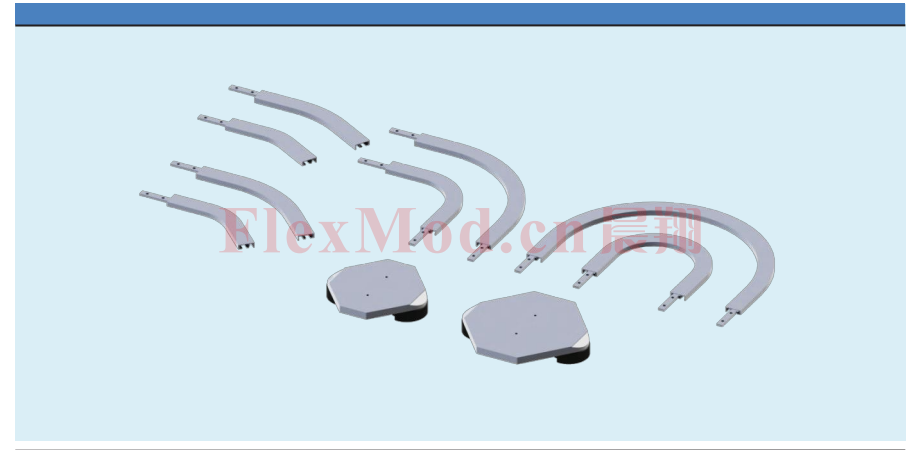

Pallet locating station
(托盘定位工作站)

Guide rail for pallets in bends-CXM (CXM托盘内侧导轨) FlexMod®

Straight guide rail (导轨)
CXLRS 3X15 Length 3mt

CX3904898 Outer guide rail for 180° bend (180°外侧导轨)

CX3904899 Outer guide rail for 90° bend (90°外侧导轨)

CXLRS 3X10 C Aluminium, length 3mt
*晨翔独有
(可内装M6螺母)

Pallet-CXH (CXH托盘)

CXHPP200X225 (托盘装配)

CXBPD 20X10 Pneumatic stop cylinder (阻挡器)

CXHPX 175 Pallet locating station (托盘定位工作站)

Pallet-CXK (CXK托盘)

FlexMod®

Guide rail for pallets in bends, including connecting strips
(托盘导轨包括连接条)

CX3927174 Outer guide rail, 30°
(30°外侧导轨)

CX3927170 Inner guide rail, 30°
(30°内侧导轨)

Guide rail for pallets in bends, including connecting strips
(托盘导轨包括连接条)

CX3927173 Outer guide rail, 45°
(45°外侧导轨)

CX3927169 Inner guide rail, 45°
(45°内侧导轨)

Guide rail for pallets in bends, including connecting strips
(托盘导轨包括连接条)

CX3927172 Outer guide rail, 90°
(90°外侧导轨)

CX3927168 Inner guide rail, 90°
(90°内侧导轨)

Guide rail for pallets in bends, including connecting strips
(托盘导轨包括连接条)