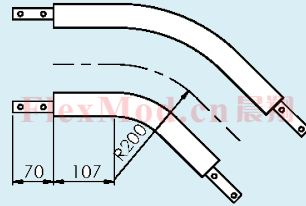

CX3927174 Outer guide rail, 30°
(30°外侧导轨)

CX3927170 Inner guide rail, 30°
(30°内侧导轨)

Guide rail for pallets in bends, including connecting strips
(托盘导轨包括连接条)

CX3927173 Outer guide rail, 45°
(45°外侧导轨)

CX3927169 Inner guide rail, 45°
(45°内侧导轨)

Guide rail for pallets in bends, including connecting strips
(托盘导轨包括连接条)

CX3927172 Outer guide rail, 90°
(90°外侧导轨)

CX3927168 Inner guide rail, 90°
(90°内侧导轨)

Guide rail for pallets in bends, including connecting strips
(托盘导轨包括连接条)

CX3927171 Outer guide rail, 180°
(180°外侧导轨)

CX3927167 Inner guide rail, 180°
(180°内侧导轨)

Straight guide rail (托盘导轨)

CXKRS 3X42 Guide rail Length 3mt
(导轨长度3m)

PAL-14

Pallet-CXK (CXK托盘)

FlexMod®

CXKPG 105 A Guide disc
Including screws, slide plate, shock absorber
(托盘底盘包括螺丝滑块)