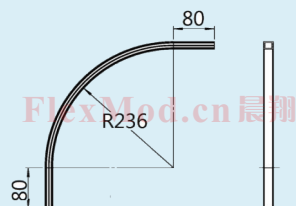

- CXMPP 150X150 150 mm X 150 mm
- CXMPP 150X200 150 mm X 200 mm
- CXMPP 150X250 150 mm X 250 mm

CXBPP 160X175 B

CXMPD 20X10 E Pneumatic stop cylinder
(阻挡器)

CXBPD 20X10 Pneumatic stop cylinder
(阻挡器)

PAL

CXMPX 175

Pallet locating station
(托盘定位工作站)

Guide rail for pallets in bends-CXM (CXM托盘内侧导轨) FlexMod®

Straight guide rail (导轨)
CXLRS 3X15 Length 3mt

CX3904898 Outer guide rail for 180° bend (180°外侧导轨)

CX3904899 Outer guide rail for 90° bend (90°外侧导轨)