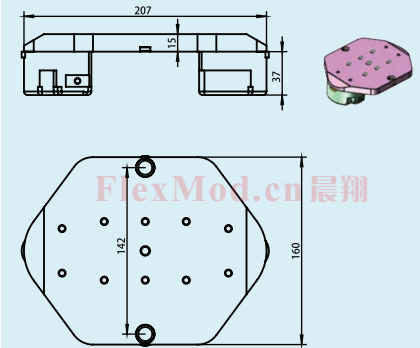

CXLPL 30X20 Initiator plate
Including screw
(导块包括螺丝)

CXLPD 20X10 Pneumatic stop cylinder
(阻挡器)

Straight guide rail (导轨)

CXLRS 3X10 CXL Length 3mt (长度3m)

CX3904896 Outer guide rail for 180° bend (180°外侧导轨)

CX3905238 Inner guide rail for 180° bend (180°内侧导轨)

CX3904897 Outer guide rail for 90° bend (90°外侧导轨)

CX3905239 Inner guide rail for 90° bend (90°内侧导轨)

Pallet-CXM (CXM托盘)

FlexMod®

Pallet-CXM (CXM托盘)

FlexMod®

- CXMPP 150X150 150 mm X 150 mm
- CXMPP 150X200 150 mm X 200 mm
- CXMPP 150X250 150 mm X 250 mm

CXBPP 160X175 B

CXMPD 20X10 E Pneumatic stop cylinder
(阻挡器)

CXBPD 20X10 Pneumatic stop cylinder
(阻挡器)

PAL

CXMPX 175

CXKPP 300X300

Size (PW × PL)	Max load on pallet (kg)
240 × 240 mm	17
240 × 320 mm	22
320 × 240 mm	16
320 × 320 mm	22
320 × 400 mm	24
400 × 320 mm	20
400 × 400 mm	23
400 × 480 mm	22
400 × 640 mm	19
480 × 400 mm	22
480 × 480 mm	20
480 × 640 mm	17
640 × 400 mm	19
640 × 480 mm	17
640 × 640 mm	13