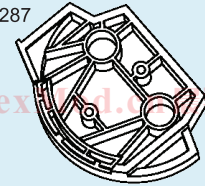

CX3926430 Shock adsorber (减震器)

CX3926430

CX3927287 Body of guide disc for pallet (托盘底盘本体)

CX3927287