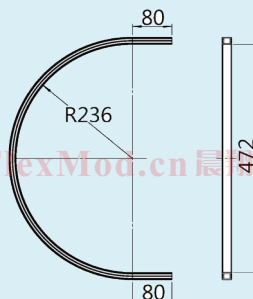

- CXMPP 150X150 150 mm X 150 mm
- CXMPP 150X200 150 mm X 200 mm
- CXMPP 150X250 150 mm X 250 mm

CXBPP 160X175 B

CXMPD 20X10 E Pneumatic stop cylinder
(阻挡器)

CXBPD 20X10 Pneumatic stop cylinder
(阻挡器)

PAL

CXMPX 175

Pallet locating station
(托盘定位工作站)

Guide rail for pallets in bends-CXM (CXM托盘内侧导轨) FlexMod®

Straight guide rail (导轨)
CXLRS 3X15 Length 3mt

CX3904898 Outer guide rail for 180° bend (180°外侧导轨)

CX3904899 Outer guide rail for 90° bend (90°外侧导轨)

CX3927174 Outer guide rail, 30°
(30°外侧导轨)

CX3927170 Inner guide rail, 30°
(30°内侧导轨)

Guide rail for pallets in bends, including connecting strips
(托盘导轨包括连接条)

CX3927173 Outer guide rail, 45°
(45°外侧导轨)

CX3927169 Inner guide rail, 45°
(45°内侧导轨)