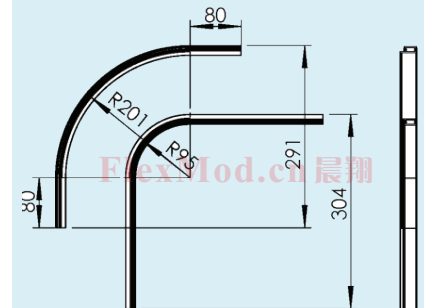

CXLPL 30X20 Initiator plate
Including screw
(导块包括螺丝)

CXLPD 20X10 Pneumatic stop cylinder
(阻挡器)

Straight guide rail (导轨)

CXLRS 3X10 CXL Length 3mt (长度3m)

CX3904896 Outer guide rail for 180° bend (180°外侧导轨)

CX3905238 Inner guide rail for 180° bend (180°内侧导轨)

CX3904897 Outer guide rail for 90° bend (90°外侧导轨)

CX3905239 Inner guide rail for 90° bend (90°内侧导轨)

Pallet-CXM (CXM托盘)

FlexMod®

Pallet-CXM (CXM托盘)

FlexMod®

- CXMPP 150X150 150 mm X 150 mm
- CXMPP 150X200 150 mm X 200 mm
- CXMPP 150X250 150 mm X 250 mm

CXBPP 160X175 B

CXMPD 20X10 E Pneumatic stop cylinder
(阻挡器)

CXBPD 20X10 Pneumatic stop cylinder
(阻挡器)

PAL

CXMPX 175