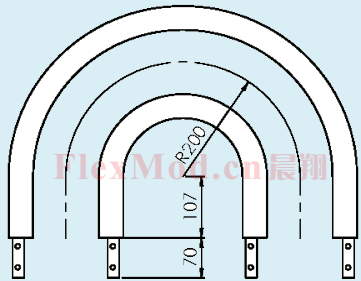

CX3927174 Outer guide rail, 30°
(30°外侧导轨)

CX3927170 Inner guide rail, 30°
(30°内侧导轨)

Guide rail for pallets in bends, including connecting strips
(托盘导轨包括连接条)

CX3927173 Outer guide rail, 45°
(45°外侧导轨)

CX3927169 Inner guide rail, 45°
(45°内侧导轨)

Guide rail for pallets in bends, including connecting strips
(托盘导轨包括连接条)

CX3927172 Outer guide rail, 90°
(90°外侧导轨)

CX3927168 Inner guide rail, 90°
(90°内侧导轨)

Guide rail for pallets in bends, including connecting strips
(托盘导轨包括连接条)

CX3927171 Outer guide rail, 180°
(180°外侧导轨)

CX3927167 Inner guide rail, 180°
(180°内侧导轨)

Straight guide rail (托盘导轨)

CXKRS 3X42 Guide rail Length 3mt
(导轨长度3m)

PAL-14

Pallet-CXK (CXK托盘)

FlexMod®

CXKPG 105 A Guide disc
Including screws, slide plate, shock absorber
(托盘底盘包括螺丝滑块)