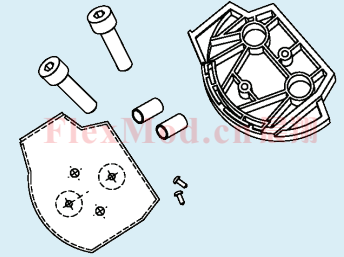

CX3927174 Outer guide rail, 30°
(30°外侧导轨)

CX3927170 Inner guide rail, 30°
(30°内侧导轨)

Guide rail for pallets in bends, including connecting strips
(托盘导轨包括连接条)

CX3927173 Outer guide rail, 45°
(45°外侧导轨)

CX3927169 Inner guide rail, 45°
(45°内侧导轨)

Guide rail for pallets in bends, including connecting strips
(托盘导轨包括连接条)

CX3927172 Outer guide rail, 90°
(90°外侧导轨)

CX3927168 Inner guide rail, 90°
(90°内侧导轨)

Guide rail for pallets in bends, including connecting strips
(托盘导轨包括连接条)

CX3927171 Outer guide rail, 180°
(180°外侧导轨)

CX3927167 Inner guide rail, 180°
(180°内侧导轨)

Straight guide rail (托盘导轨)

CXKRS 3X42 Guide rail Length 3mt
(导轨长度3m)

PAL-14

Pallet-CXK (CXK托盘)

FlexMod®

CXKPG 105 A Guide disc
Including screws, slide plate, shock absorber
(托盘底盘包括螺丝滑块)

PAL

Guide disc
Including screws, slide
plate, shock absorber
(托盘包括螺丝滑块)

CXKPP 250X225 Pallet 250 mm X 225
mm, fully assembled
unit
(250mm X 225mm 托盘组件单元)

CXKPP 250X225

CXKPP 300X300 Pallet 300 mm X 300
mm, fully assembled
unit
(300mm X 300mm 托盘组件单元)