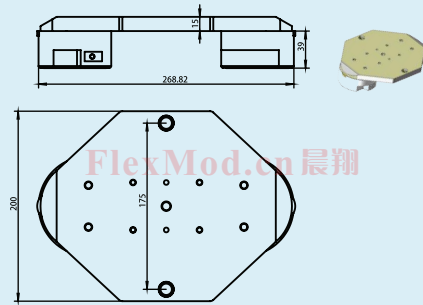

- CXMPP 150X150 150 mm X 150 mm
- CXMPP 150X200 150 mm X 200 mm
- CXMPP 150X250 150 mm X 250 mm

CXBPP 160X175 B

CXMPD 20X10 E Pneumatic stop cylinder
(阻挡器)

CXBPD 20X10 Pneumatic stop cylinder
(阻挡器)

PAL

CXMPX 175

Pallet locating station
(托盘定位工作站)

Guide rail for pallets in bends-CXM (CXM托盘内侧导轨) FlexMod®

Straight guide rail (导轨)
CXLRS 3X15 Length 3mt

CX3904898 Outer guide rail for 180° bend (180°外侧导轨)

CX3904899 Outer guide rail for 90° bend (90°外侧导轨)

CXLRS 3X10 C Aluminium, length 3mt
*晨翔独有
(可内装M6螺母)

Pallet-CXH (CXH托盘)

CXHPP200X225 (托盘装配)

CXBPD 20X10 Pneumatic stop cylinder (阻挡器)

CXHPX 175 Pallet locating station (托盘定位工作站)

Pallet-CXK (CXK托盘)

FlexMod®

Guide rail for pallets in bends, including connecting strips
(托盘导轨包括连接条)

CX3927174 Outer guide rail, 30°
(30°外侧导轨)

CX3927170 Inner guide rail, 30°
(30°内侧导轨)

Guide rail for pallets in bends, including connecting strips
(托盘导轨包括连接条)

CX3927173 Outer guide rail, 45°
(45°外侧导轨)

CX3927169 Inner guide rail, 45°
(45°内侧导轨)