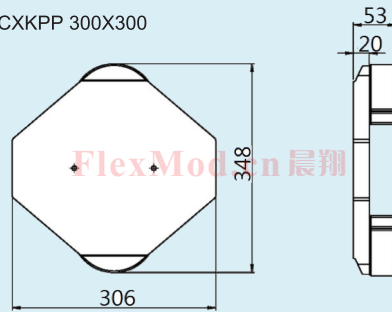

PAL

Guide disc
Including screws, slide
plate, shock absorber
(托盘包括螺丝滑块)

CXKPP 250X225 Pallet 250 mm X 225
mm, fully assembled
unit
(250mm X 225mm 托盘组件单元)

CXKPP 250X225

CXKPP 300X300 Pallet 300 mm X 300
mm, fully assembled
unit
(300mm X 300mm 托盘组件单元)

CXKPP 300X300

Size (PW × PL)	Max load on pallet (kg)
240 × 240 mm	17
240 × 320 mm	22
320 × 240 mm	16
320 × 320 mm	22
320 × 400 mm	24
400 × 320 mm	20
400 × 400 mm	23
400 × 480 mm	22
400 × 640 mm	19
480 × 400 mm	22
480 × 480 mm	20
480 × 640 mm	17
640 × 400 mm	19
640 × 480 mm	17
640 × 640 mm	13

托盘边条

- CX5056945 Frame section kit 240 mm
- CX5056950 Frame section kit 320 mm
- CX5056938 Frame section kit 400 mm
- CX5056940 Frame section kit 480 mm
- CX5056952 Frame section kit 640 mm

- CX5056944 Bushing kit
Four bushings (定位销套)