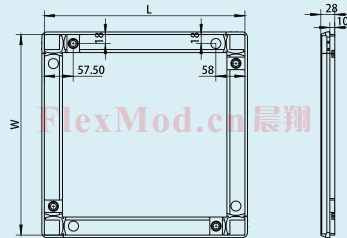

PAL

Guide disc
Including screws, slide
plate, shock absorber
(托盘包括螺丝滑块)

CXKPP 250X225 Pallet 250 mm X 225
mm, fully assembled
unit
(250mm X 225mm 托盘组件单元)

CXKPP 250X225

CXKPP 300X300 Pallet 300 mm X 300
mm, fully assembled
unit
(300mm X 300mm 托盘组件单元)

CXKPP 300X300

Size (PW × PL)	Max load on pallet (kg)
240 × 240 mm	17
240 × 320 mm	22
320 × 240 mm	16
320 × 320 mm	22
320 × 400 mm	24
400 × 320 mm	20
400 × 400 mm	23
400 × 480 mm	22
400 × 640 mm	19
480 × 400 mm	22
480 × 480 mm	20
480 × 640 mm	17
640 × 400 mm	19
640 × 480 mm	17
640 × 640 mm	13

托盘边条

- CX5056945 Frame section kit 240 mm
- CX5056950 Frame section kit 320 mm
- CX5056938 Frame section kit 400 mm
- CX5056940 Frame section kit 480 mm
- CX5056952 Frame section kit 640 mm

- CX5056944 Bushing kit
Four bushings (定位销套)