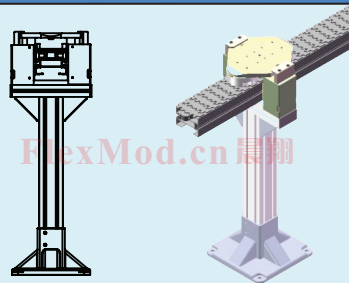

CXLPL 30X20 Initiator plate
Including screw
(导块包括螺丝)

CXLPD 20X10 Pneumatic stop cylinder
(阻挡器)

Straight guide rail (导轨)

CXLRS 3X10 CXL Length 3mt (长度3m)

CX3904896 Outer guide rail for 180° bend (180°外侧导轨)

CX3905238 Inner guide rail for 180° bend (180°内侧导轨)

CX3904897 Outer guide rail for 90° bend (90°外侧导轨)

CX3905239 Inner guide rail for 90° bend (90°内侧导轨)

Pallet-CXM (CXM托盘)

FlexMod®

Pallet-CXM (CXM托盘)

FlexMod®

- CXMPP 150X150 150 mm X 150 mm
- CXMPP 150X200 150 mm X 200 mm
- CXMPP 150X250 150 mm X 250 mm

CXBPP 160X175 B

CXMPD 20X10 E Pneumatic stop cylinder
(阻挡器)

CXBPD 20X10 Pneumatic stop cylinder
(阻挡器)

PAL

CXMPX 175

Pallet locating station
(托盘定位工作站)

Guide rail for pallets in bends-CXM (CXM托盘内侧导轨) FlexMod®

Straight guide rail (导轨)
CXLRS 3X15 Length 3mt

CX3904898 Outer guide rail for 180° bend (180°外侧导轨)

CX3904899 Outer guide rail for 90° bend (90°外侧导轨)