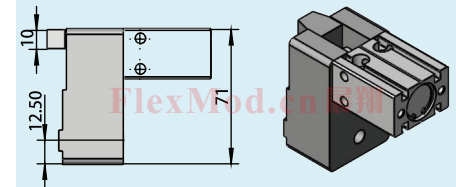

CXLPL 30X20 Initiator plate
Including screw
(导块包括螺丝)

CXLPD 20X10 Pneumatic stop cylinder
(阻挡器)

Straight guide rail (导轨)

CXLRS 3X10 CXL Length 3mt (长度3m)

CX3904896 Outer guide rail for 180° bend (180°外侧导轨)

CX3905238 Inner guide rail for 180° bend (180°内侧导轨)

CX3904897 Outer guide rail for 90° bend (90°外侧导轨)

CX3905239 Inner guide rail for 90° bend (90°内侧导轨)

Pallet-CXM (CXM托盘)

FlexMod®

Pallet-CXM (CXM托盘)

FlexMod®

- CXMPP 150X150 150 mm X 150 mm
- CXMPP 150X200 150 mm X 200 mm
- CXMPP 150X250 150 mm X 250 mm

CXBPP 160X175 B

CXMPD 20X10 E Pneumatic stop cylinder
(阻挡器)

CXBPD 20X10 Pneumatic stop cylinder
(阻挡器)

PAL

CXMPX 175

Pallet locating station
(托盘定位工作站)

Guide rail for pallets in bends-CXM (CXM托盘内侧导轨) FlexMod®

Straight guide rail (导轨)
CXLRS 3X15 Length 3mt

CX3904898 Outer guide rail for 180° bend (180°外侧导轨)

CX3904899 Outer guide rail for 90° bend (90°外侧导轨)