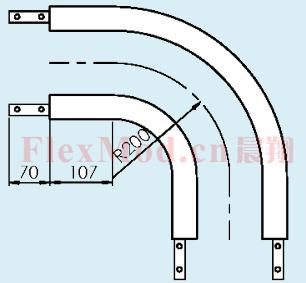

CXLRS 3X10 C Aluminium, length 3mt
*晨翔独有
(可内装M6螺母)

Pallet-CXH (CXH托盘)

CXHPP200X225 (托盘装配)

CXBPD 20X10 Pneumatic stop cylinder (阻挡器)

CXHPX 175 Pallet locating station (托盘定位工作站)

Pallet-CXK (CXK托盘)

FlexMod®

Guide rail for pallets in bends, including connecting strips
(托盘导轨包括连接条)

CX3927174 Outer guide rail, 30°
(30°外侧导轨)

CX3927170 Inner guide rail, 30°
(30°内侧导轨)

Guide rail for pallets in bends, including connecting strips
(托盘导轨包括连接条)

CX3927173 Outer guide rail, 45°
(45°外侧导轨)

CX3927169 Inner guide rail, 45°
(45°内侧导轨)

Guide rail for pallets in bends, including connecting strips
(托盘导轨包括连接条)

CX3927172 Outer guide rail, 90°
(90°外侧导轨)

CX3927168 Inner guide rail, 90°
(90°内侧导轨)

Guide rail for pallets in bends, including connecting strips
(托盘导轨包括连接条)

CX3927171 Outer guide rail, 180°
(180°外侧导轨)

CX3927167 Inner guide rail, 180°
(180°内侧导轨)

Straight guide rail (托盘导轨)

CXKRS 3X42 Guide rail Length 3mt
(导轨长度3m)

PAL-14

Pallet-CXK (CXK托盘)

FlexMod®

CXKPG 105 A Guide disc
Including screws, slide plate, shock absorber
(托盘底盘包括螺丝滑块)